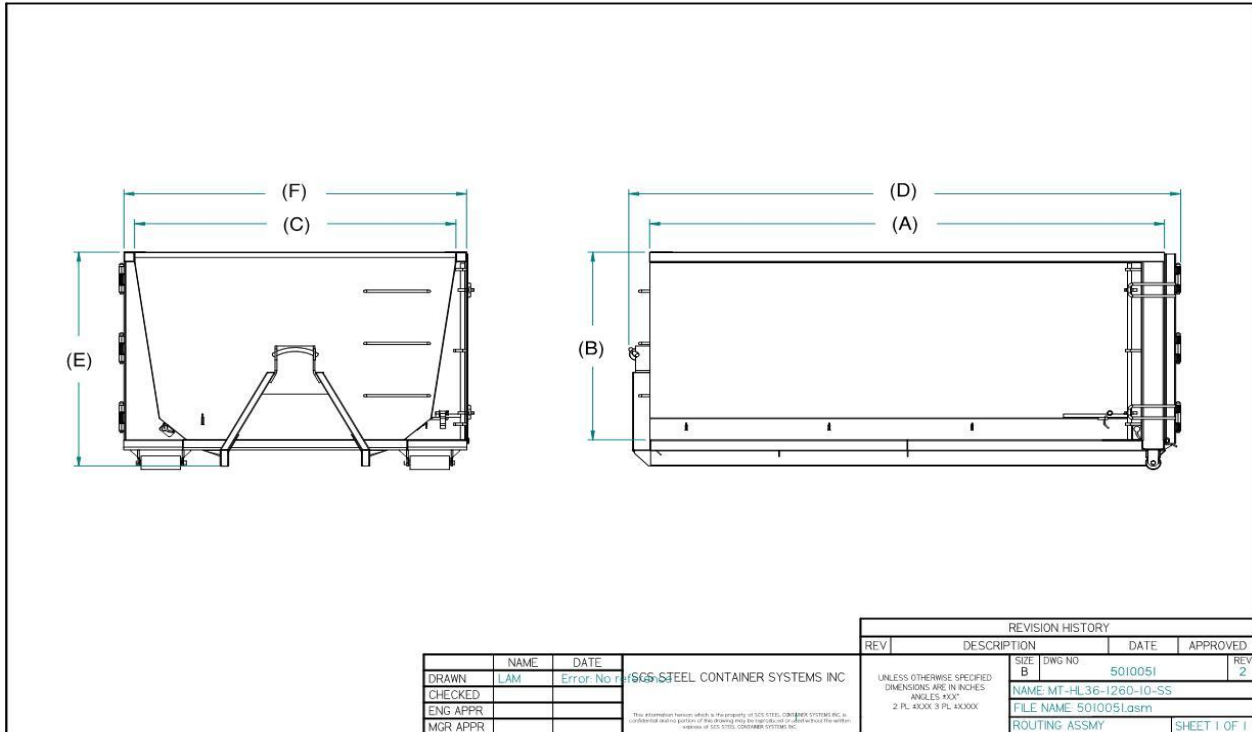

# TUB STYLE SIZING CHART

MODEL	A	B	C	D	E	F	CUB. YRDS	WEIGHT
MT-1248	144	48	90	155	58	98	12	1980
MT-1260	144	60	90	155	70	98	15	2200
MT-1272	144	72	90	155	82	98	20	2646
MT-1448	168	48	90	179	58	98	14	2200
MT-1460	168	60	90	179	70	98	18	2440
MT-1472	168	72	90	179	82	98	23	2950

**NOTE:**

MEASUREMENTS ARE IN INCHES  
 MEASUREMENTS ARE APPROXIMATE AND MAY VARY OPTION TO OPTION  
 CUBIC YARDAGE AND WEIGHTS ARE ROUNDED  
 WEIGHTS ARE FOR BASE MODELS ONLY AND DO NOT INCLUDE OPTION WEIGHTS