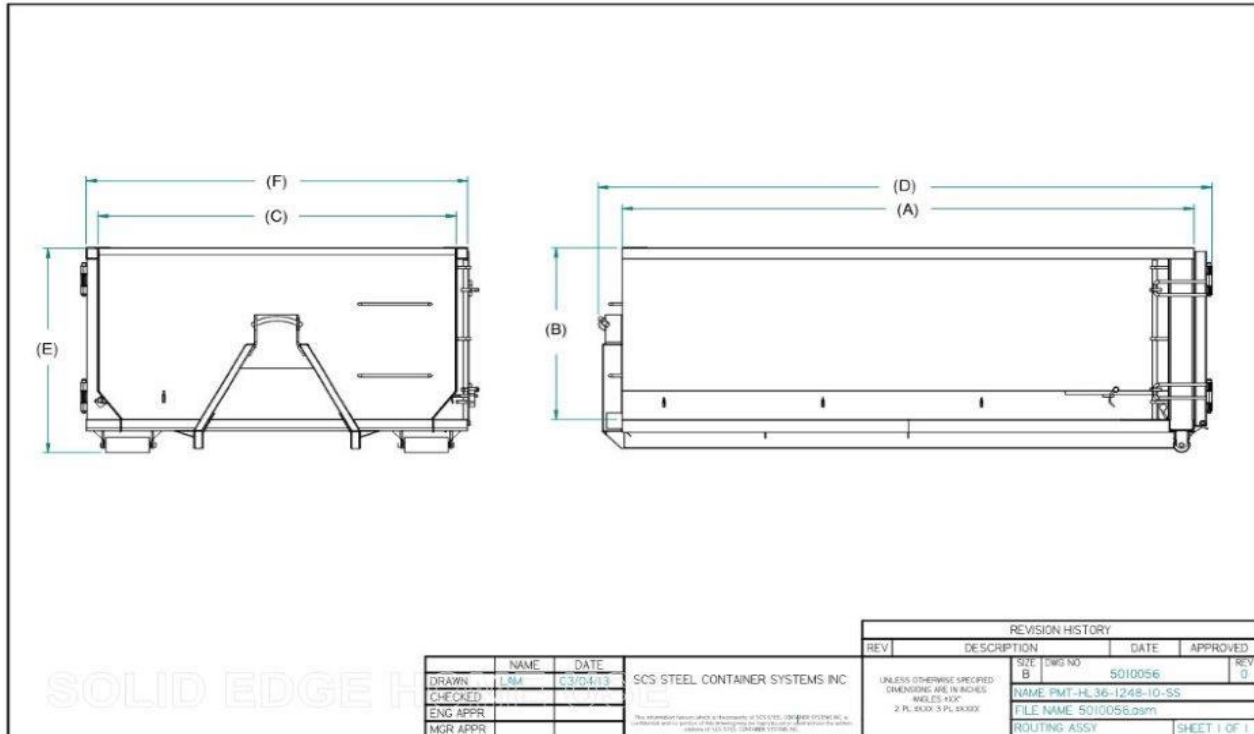

# HD TUB STYLE SIZING CHART

MODEL	A	B	C	D	E	F	CUB. YRDS	WEIGHT
<b>PMT-1248</b>	144	48	90	155	58	98	12	2100
<b>PMT-1260</b>	144	60	90	155	70	98	15	2450
<b>PMT-1272</b>	144	72	90	155	82	98	20	2830
<b>PMT-1448</b>	168	48	90	179	58	98	15	2475
<b>PMT-1460</b>	168	60	90	179	70	98	20	2750
<b>PMT-1472</b>	168	72	90	179	82	98	24	3000

**NOTE:**

MEASUREMENTS ARE IN INCHES  
 MEASUREMENTS ARE APPROXIMATE AND MAY VARY OPTION TO OPTION  
 CUBIC YARDAGE AND WEIGHTS ARE ROUNDED  
 WEIGHTS ARE FOR BASE MODELS ONLY AND DO NOT INCLUDE OPTION WEIGHTS